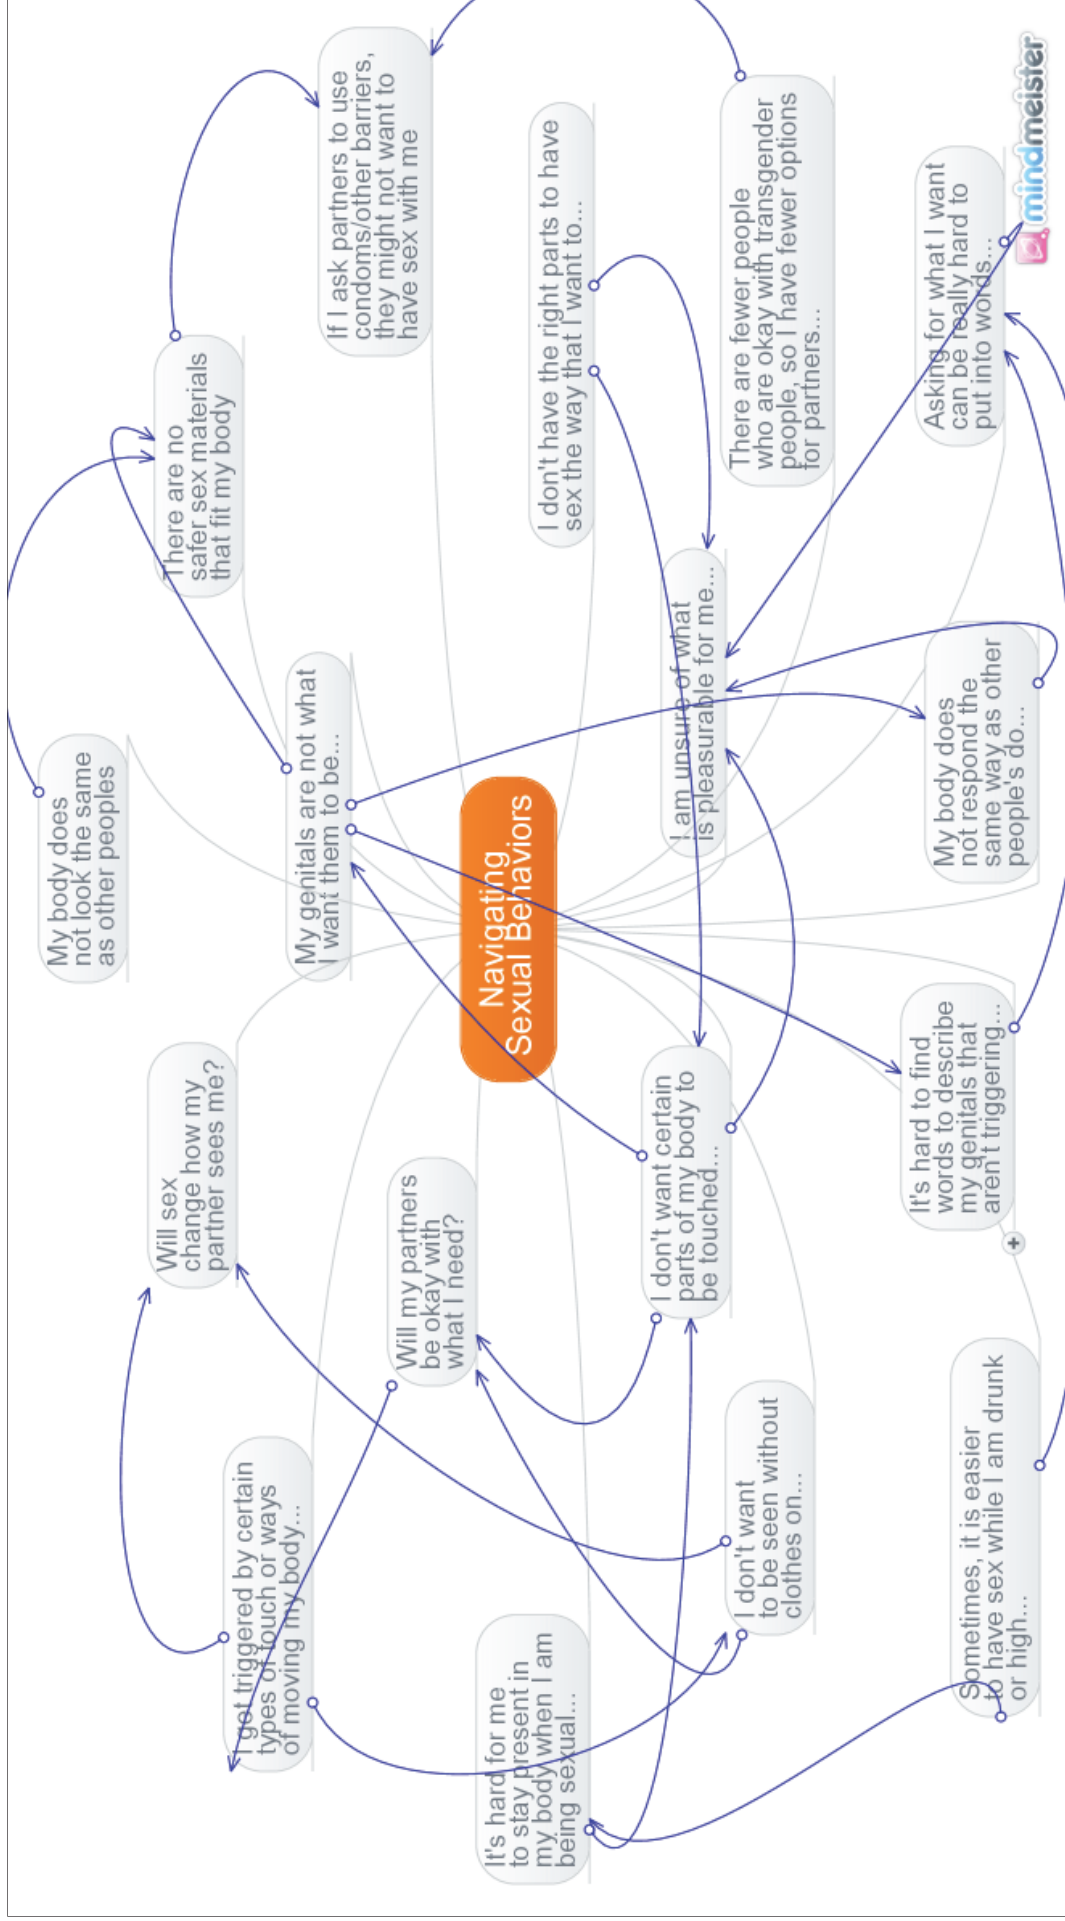

Transgender Sexuality and Trauma: Navigating Sexual Behaviors

Created by Eli R. Green, MA, MEd
for Trans* Sexuality and Trauma Webinar
January 2014